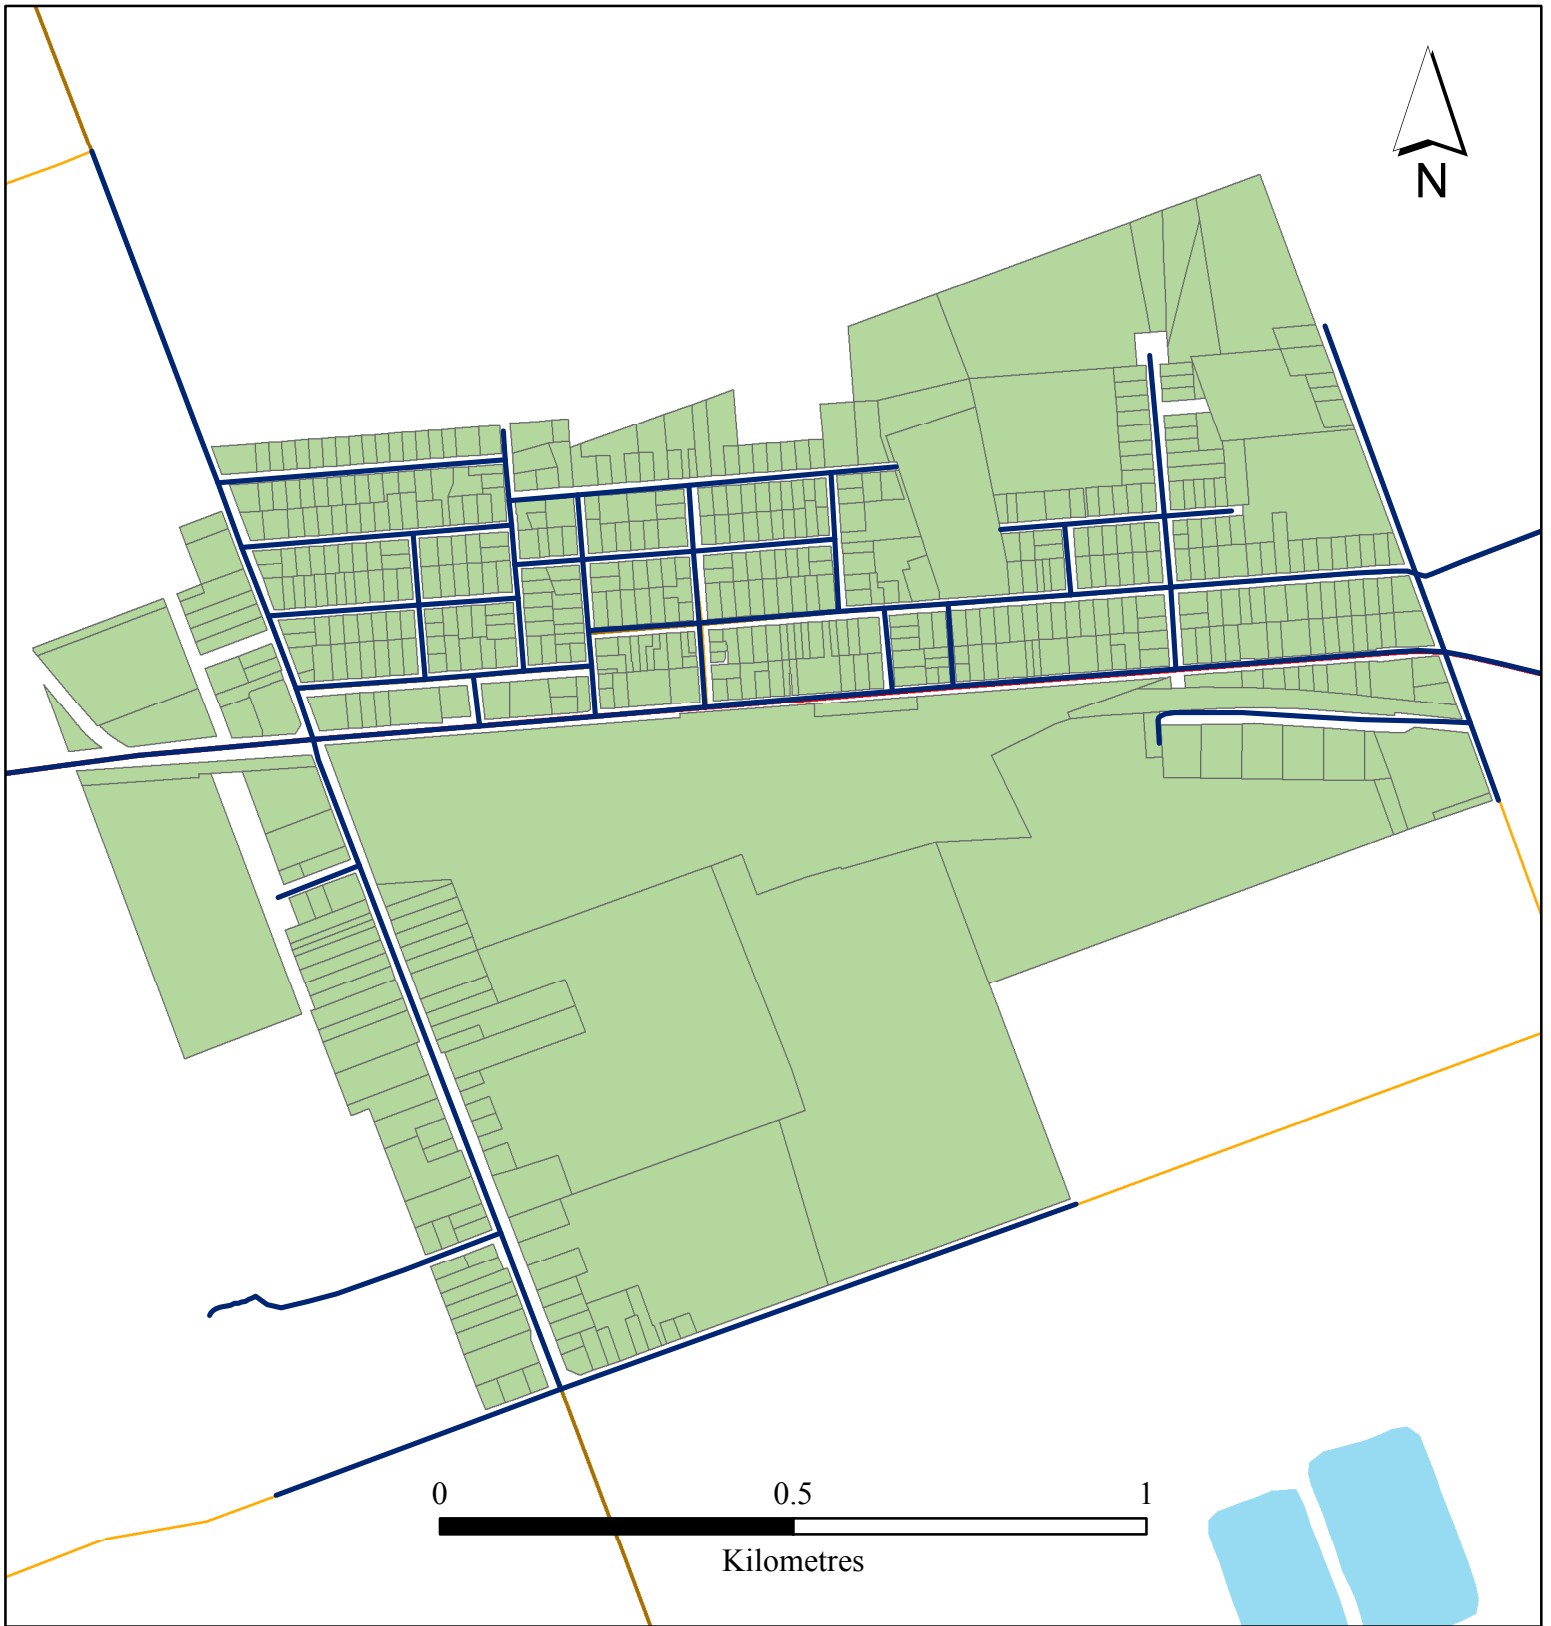

Havelock

- Depots
- Proposed Leaf and Yard Waste Locations
- Roads to be Travelled

- Kings
- County
- Township
- Private

Total Household
Count: 580

Kilometres To Travel
on Roads: 17.08